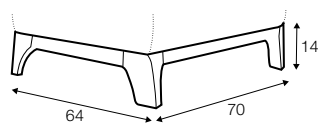

armchair
without buttons

armchair
with 2 buttons

Buttons available in one colour.

extra dimensions

depth of seat

legs

wooden frame

Manufacturer reserves the right to change construction of products and components used due to improving durability of product and customer satisfaction without any further notice. Explicit +/- 2 cm tolerance of all elements sizes.