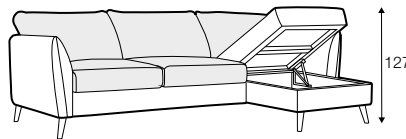

LUCY

LUCY

UPHOLSTERY COMFORTS COVERS SPECIAL

fabric

STD standard

FC fixed

sofa bed

Two mattresses available: bonnell and foam.

armchair sofa bed

3 seater sofa bed

4 seater sofa bed

set 1 right / or left

3 seater sofa bed left / or right + chaiselongue box right / or left

set 2 right / or left

4 seater sofa bed left / or right + chaiselongue box right / or left

LUCY

box dimensions
set 1

box dimensions
set 2

extra dimensions

depth of seat

accessories

armrest protection

legs