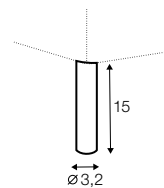

LUCY

box dimensions
set 1

box dimensions
set 2

extra dimensions

depth of seat

accessories

armrest protection

legs

no. 91
wood

no. 141A
wood

no. 153
wood

no. 195
metal chrome,
painted black

Manufacturer reserves the right to change construction of products and components used due to improving durability of product and customer satisfaction without any further notice. Explicit +/- 2 cm tolerance of all elements sizes.