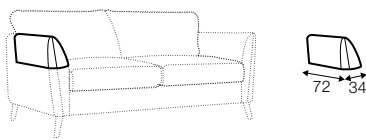

armchair sofa bed

3 seater sofa bed

4 seater sofa bed

set 1 right / or left

3 seater sofa bed left / or right + chaiselongue box right / or left

set 2 right / or left

4 seater sofa bed left / or right + chaiselongue box right / or left

LUCY

box dimensions
set 1

box dimensions
set 2

extra dimensions

depth of seat

accessories

armrest protection

legs

no. 91
wood

no. 141A
wood

no. 153
wood

no. 195
metal chrome,
painted black

Manufacturer reserves the right to change construction of products and components used due to improving durability of product and customer satisfaction without any further notice. Explicit +/- 2 cm tolerance of all elements sizes.