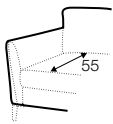

armchair sofa bed

3 seater sofa bed

4 seater sofa bed

set 1 right / or left

3 seater sofa bed left / or right + chaiselongue box right / or left

set 2 right / or left

4 seater sofa bed left / or right + chaiselongue box right / or left

LUCY

box dimensions
set 1

box dimensions
set 2

extra dimensions

depth of seat

accessories

armrest protection

legs

no. 91
wood

no. 141A
wood

no. 153
wood

no. 195
metal chrome,
painted black

Manufacturer reserves the right to change construction of products and components used due to improving durability of product and customer satisfaction without any further notice. Explicit +/- 2 cm tolerance of all elements sizes.