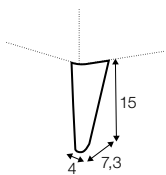

armchair sofa bed

3 seater sofa bed

4 seater sofa bed

set 1 right / or left

3 seater sofa bed left / or right + chaiselongue box right / or left

set 2 right / or left

4 seater sofa bed left / or right + chaiselongue box right / or left

LUCY

box dimensions
set 1

box dimensions
set 2

extra dimensions

depth of seat

accessories

armrest protection

legs

no. 91
wood

no. 141A
wood

no. 153
wood

no. 195
metal chrome,
painted black

Manufacturer reserves the right to change construction of products and components used due to improving durability of product and customer satisfaction without any further notice. Explicit +/- 2 cm tolerance of all elements sizes.