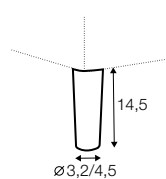

LUCY

box dimensions
set 1

box dimensions
set 2

extra dimensions

depth of seat

accessories

armrest protection

legs

no. 91
wood

no. 141A
wood

no. 153
wood

no. 195
metal chrome,
painted black

Manufacturer reserves the right to change construction of products and components used due to improving durability of product and customer satisfaction without any further notice. Explicit +/- 2 cm tolerance of all elements sizes.