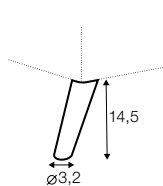

LUCY

box dimensions
set 1

box dimensions
set 2

extra dimensions

depth of seat

accessories

armrest protection

legs

no. 91
wood

no. 141A
wood

no. 153
wood

no. 195
metal chrome,
painted black

Manufacturer reserves the right to change construction of products and components used due to improving durability of product and customer satisfaction without any further notice. Explicit +/- 2 cm tolerance of all elements sizes.