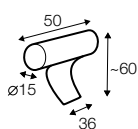

armchair wide
left / or right

armchair wide
without armrests

2 seater left / or right

2 seater
without armrests

3 seater left / or right

3 seater
without armrests

3XL seater left / or right

3XL seater
without armrests

chaiselongue
right / or left

chaiselongue long
right / or left

bench right / or left

corner 90°

TOKYO

extra dimensions

depth of seat

accessories

headrest with roll L-50

headrest with roll L-70

endpart left / or right

legs

no. 47
metal chrome,
painted black

no. 104
metal chrome,
painted black

Manufacturer reserves the right to change construction of products and components used due to improving durability of product and customer satisfaction without any further notice. Explicit +/- 2 cm tolerance of all elements sizes.