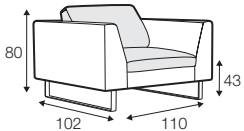

FC fixed

SPECIAL

modular system

armchair

armchair wide

footstool 90x70

footstool 100x90

footstool frame 95x80

2 seater

3 seater

3XL seater

set 1 right / or left
2 seater left / or right
+ chaiselongue right / or left

set 2 right / or left
3 seater left / or right
+ chaiselongue long right / or left

set 7
2 seater left + corner 90° + 2 seater right

set 8
3 seater left + corner 90° + 3 seater right

set 13 left / or right
2 seater left / or right + corner 90°
+ 3 seater right / or left

set 14 right / or left
3 seater left / or right + corner 90°
+ bench right / or left