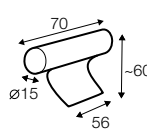

armchair wide
left / or right

armchair wide
without armrests

2 seater left / or right

2 seater
without armrests

3 seater left / or right

3 seater
without armrests

3XL seater left / or right

3XL seater
without armrests

chaiselongue
right / or left

chaiselongue long
right / or left

bench right / or left

corner 90°

TOKYO

extra dimensions

depth of seat

accessories

headrest with roll L-50

headrest with roll L-70

endpart left / or right

legs

no. 47
metal chrome,
painted black

no. 104
metal chrome,
painted black

Manufacturer reserves the right to change construction of products and components used due to improving durability of product and customer satisfaction without any further notice. Explicit +/- 2 cm tolerance of all elements sizes.