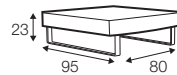

FC fixed

SPECIAL

modular system

armchair

armchair wide

footstool 90x70

footstool 100x90

footstool frame 95x80

2 seater

3 seater

3XL seater

set 1 right / or left
2 seater left / or right
+ chaiselongue right / or left

set 2 right / or left
3 seater left / or right
+ chaiselongue long right / or left

set 7
2 seater left + corner 90° + 2 seater right

set 8
3 seater left + corner 90° + 3 seater right

set 13 left / or right
2 seater left / or right + corner 90°
+ 3 seater right / or left

set 14 right / or left
3 seater left / or right + corner 90°
+ bench right / or left