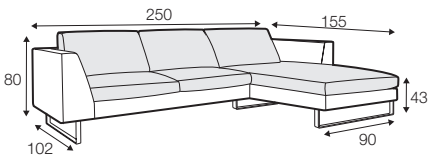

FC fixed

SPECIAL

modular system

armchair

armchair wide

footstool 90x70

footstool 100x90

footstool frame 95x80

2 seater

3 seater

3XL seater

set 1 right / or left
2 seater left / or right
+ chaiselongue right / or left

set 2 right / or left
3 seater left / or right
+ chaiselongue long right / or left

set 7
2 seater left + corner 90° + 2 seater right

set 8
3 seater left + corner 90° + 3 seater right

set 13 left / or right
2 seater left / or right + corner 90°
+ 3 seater right / or left

set 14 right / or left
3 seater left / or right + corner 90°
+ bench right / or left