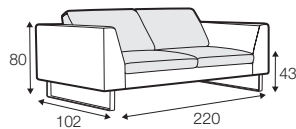

FC fixed

SPECIAL

modular system

armchair

armchair wide

footstool 90x70

footstool 100x90

footstool frame 95x80

2 seater

3 seater

3XL seater

set 1 right / or left
2 seater left / or right
+ chaiselongue right / or left

set 2 right / or left
3 seater left / or right
+ chaiselongue long right / or left

set 7
2 seater left + corner 90° + 2 seater right

set 8
3 seater left + corner 90° + 3 seater right

set 13 left / or right
2 seater left / or right + corner 90°
+ 3 seater right / or left

set 14 right / or left
3 seater left / or right + corner 90°
+ bench right / or left