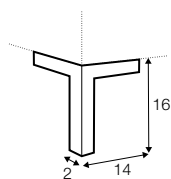

chaiselongue
right / or left

chaiselongue long
right / or left

bench right / or left

corner 90°

TOKYO

extra dimensions

depth of seat

accessories

headrest with roll L-50

headrest with roll L-70

endpart left / or right

legs

no. 47
metal chrome,
painted black

no. 104
metal chrome,
painted black

Manufacturer reserves the right to change construction of products and components used due to improving durability of product and customer satisfaction without any further notice. Explicit +/- 2 cm tolerance of all elements sizes.