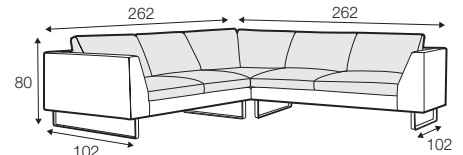

FC fixed

SPECIAL

modular system

armchair

armchair wide

footstool 90x70

footstool 100x90

footstool frame 95x80

2 seater

3 seater

3XL seater

set 1 right / or left
2 seater left / or right
+ chaiselongue right / or left

set 2 right / or left
3 seater left / or right
+ chaiselongue long right / or left

set 7
2 seater left + corner 90° + 2 seater right

set 8
3 seater left + corner 90° + 3 seater right

set 13 left / or right
2 seater left / or right + corner 90°
+ 3 seater right / or left

set 14 right / or left
3 seater left / or right + corner 90°
+ bench right / or left