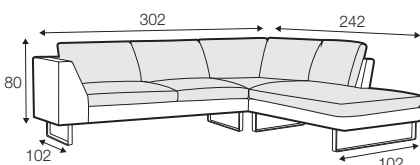

FC fixed

SPECIAL

modular system

armchair

armchair wide

footstool 90x70

footstool 100x90

footstool frame 95x80

2 seater

3 seater

3XL seater

set 1 right / or left
2 seater left / or right
+ chaiselongue right / or left

set 2 right / or left
3 seater left / or right
+ chaiselongue long right / or left

set 7
2 seater left + corner 90° + 2 seater right

set 8
3 seater left + corner 90° + 3 seater right

set 13 left / or right
2 seater left / or right + corner 90°
+ 3 seater right / or left

set 14 right / or left
3 seater left / or right + corner 90°
+ bench right / or left