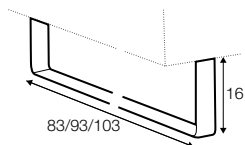

chaiselongue
right / or left

chaiselongue long
right / or left

bench right / or left

corner 90°

TOKYO

extra dimensions

depth of seat

accessories

headrest with roll L-50

headrest with roll L-70

endpart left / or right

legs

no. 47
metal chrome,
painted black

no. 104
metal chrome,
painted black

Manufacturer reserves the right to change construction of products and components used due to improving durability of product and customer satisfaction without any further notice. Explicit +/- 2 cm tolerance of all elements sizes.