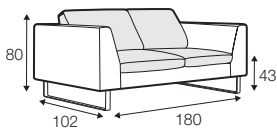

FC fixed

SPECIAL

modular system

armchair

armchair wide

footstool 90x70

footstool 100x90

footstool frame 95x80

2 seater

3 seater

3XL seater

set 1 right / or left
2 seater left / or right
+ chaiselongue right / or left

set 2 right / or left
3 seater left / or right
+ chaiselongue long right / or left

set 7
2 seater left + corner 90° + 2 seater right

set 8
3 seater left + corner 90° + 3 seater right

set 13 left / or right
2 seater left / or right + corner 90°
+ 3 seater right / or left

set 14 right / or left
3 seater left / or right + corner 90°
+ bench right / or left