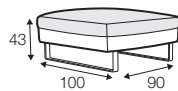

FC fixed

SPECIAL

modular system

armchair

armchair wide

footstool 90x70

footstool 100x90

footstool frame 95x80

2 seater

3 seater

3XL seater

set 1 right / or left
2 seater left / or right
+ chaiselongue right / or left

set 2 right / or left
3 seater left / or right
+ chaiselongue long right / or left

set 7
2 seater left + corner 90° + 2 seater right

set 8
3 seater left + corner 90° + 3 seater right

set 13 left / or right
2 seater left / or right + corner 90°
+ 3 seater right / or left

set 14 right / or left
3 seater left / or right + corner 90°
+ bench right / or left