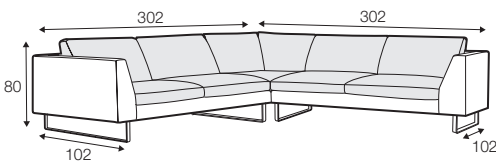

FC fixed

SPECIAL

modular system

armchair

armchair wide

footstool 90x70

footstool 100x90

footstool frame 95x80

2 seater

3 seater

3XL seater

set 1 right / or left
2 seater left / or right
+ chaiselongue right / or left

set 2 right / or left
3 seater left / or right
+ chaiselongue long right / or left

set 7
2 seater left + corner 90° + 2 seater right

set 8
3 seater left + corner 90° + 3 seater right

set 13 left / or right
2 seater left / or right + corner 90°
+ 3 seater right / or left

set 14 right / or left
3 seater left / or right + corner 90°
+ bench right / or left