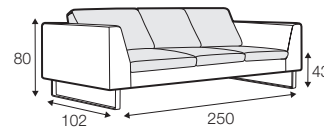

FC fixed

SPECIAL

modular system

armchair

armchair wide

footstool 90x70

footstool 100x90

footstool frame 95x80

2 seater

3 seater

3XL seater

set 1 right / or left
2 seater left / or right
+ chaiselongue right / or left

set 2 right / or left
3 seater left / or right
+ chaiselongue long right / or left

set 7
2 seater left + corner 90° + 2 seater right

set 8
3 seater left + corner 90° + 3 seater right

set 13 left / or right
2 seater left / or right + corner 90°
+ 3 seater right / or left

set 14 right / or left
3 seater left / or right + corner 90°
+ bench right / or left