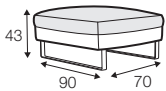

FC fixed

SPECIAL

modular system

armchair

armchair wide

footstool 90x70

footstool 100x90

footstool frame 95x80

2 seater

3 seater

3XL seater

set 1 right / or left
2 seater left / or right
+ chaiselongue right / or left

set 2 right / or left
3 seater left / or right
+ chaiselongue long right / or left

set 7
2 seater left + corner 90° + 2 seater right

set 8
3 seater left + corner 90° + 3 seater right

set 13 left / or right
2 seater left / or right + corner 90°
+ 3 seater right / or left

set 14 right / or left
3 seater left / or right + corner 90°
+ bench right / or left