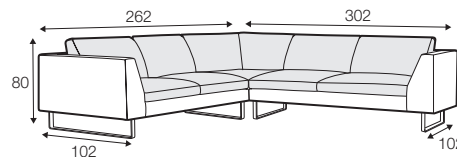

FC fixed

SPECIAL

modular system

armchair

armchair wide

footstool 90x70

footstool 100x90

footstool frame 95x80

2 seater

3 seater

3XL seater

set 1 right / or left
2 seater left / or right
+ chaiselongue right / or left

set 2 right / or left
3 seater left / or right
+ chaiselongue long right / or left

set 7
2 seater left + corner 90° + 2 seater right

set 8
3 seater left + corner 90° + 3 seater right

set 13 left / or right
2 seater left / or right + corner 90°
+ 3 seater right / or left

set 14 right / or left
3 seater left / or right + corner 90°
+ bench right / or left