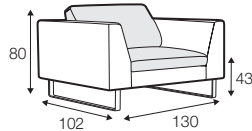

FC fixed

SPECIAL

modular system

armchair

armchair wide

footstool 90x70

footstool 100x90

footstool frame 95x80

2 seater

3 seater

3XL seater

set 1 right / or left
2 seater left / or right
+ chaiselongue right / or left

set 2 right / or left
3 seater left / or right
+ chaiselongue long right / or left

set 7
2 seater left + corner 90° + 2 seater right

set 8
3 seater left + corner 90° + 3 seater right

set 13 left / or right
2 seater left / or right + corner 90°
+ 3 seater right / or left

set 14 right / or left
3 seater left / or right + corner 90°
+ bench right / or left